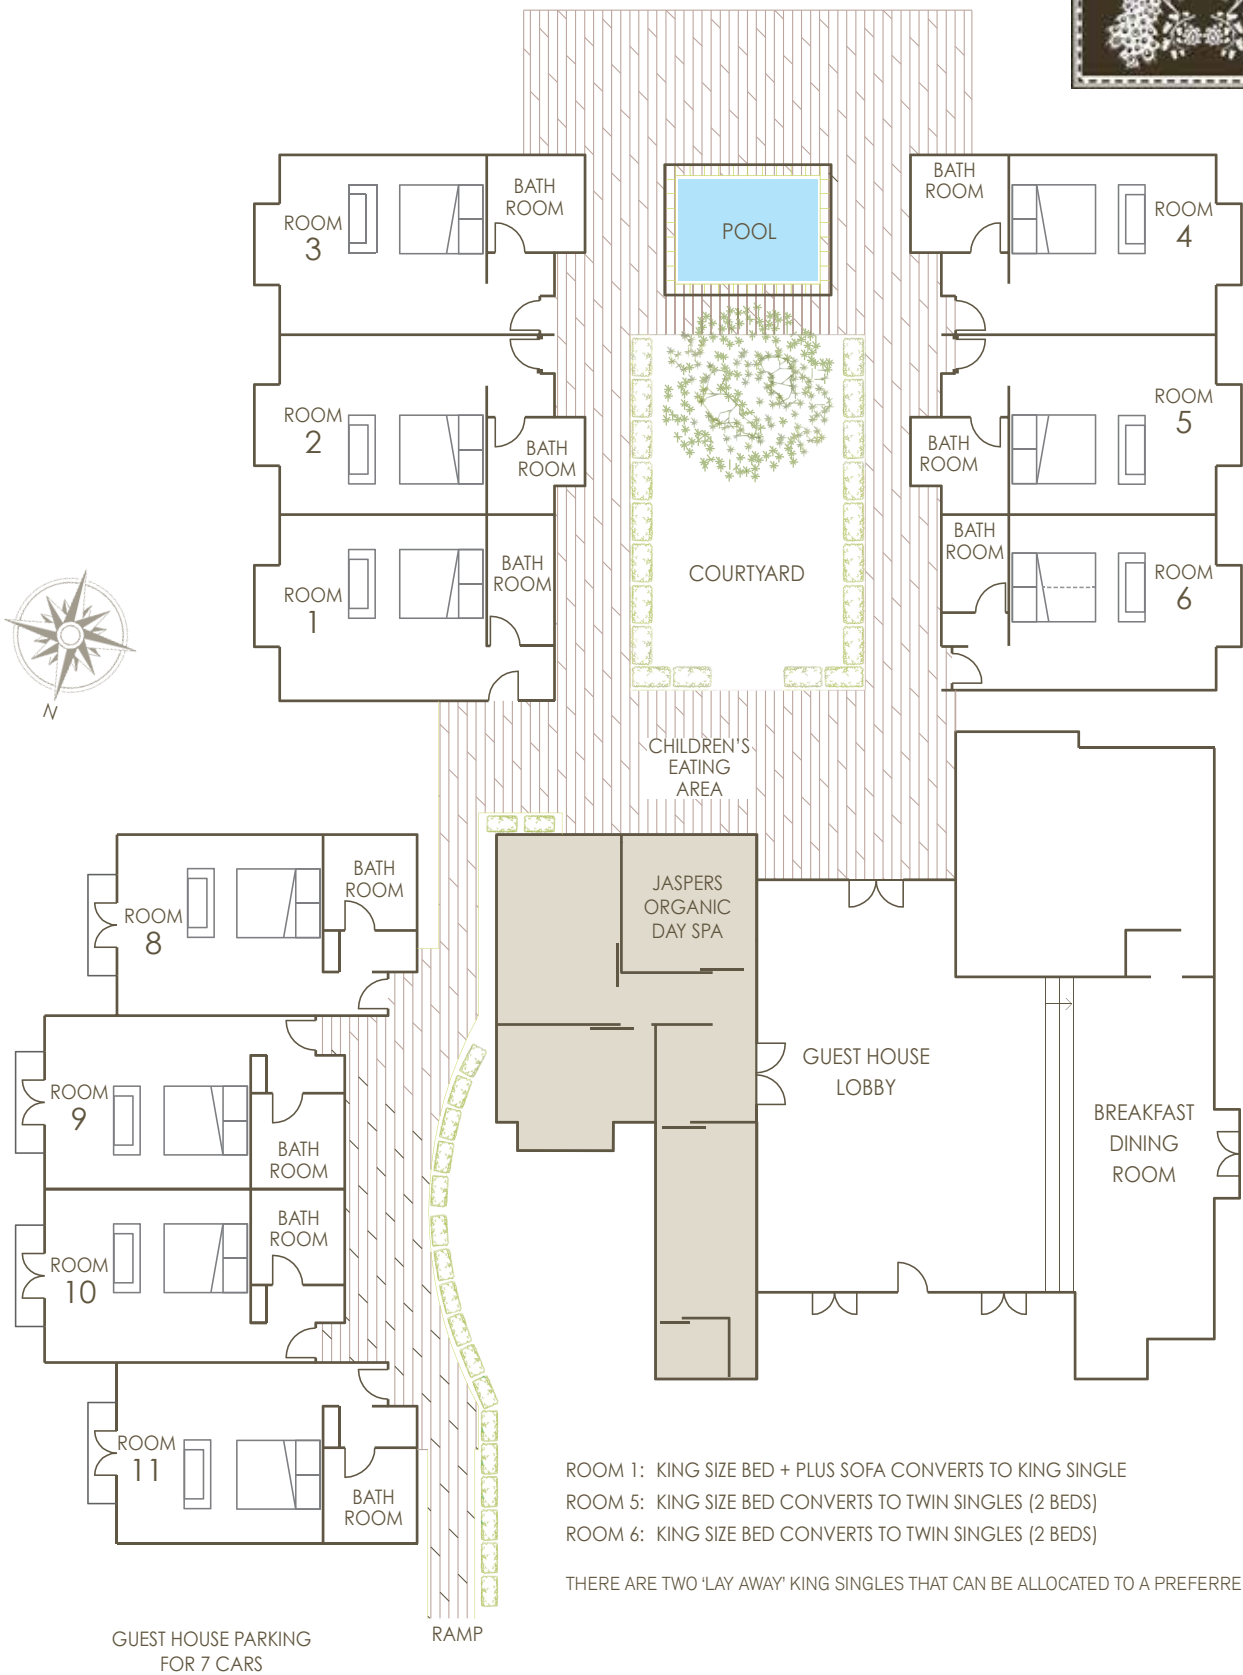

Intimate and private, share this little piece of South Coast heaven exclusively with your family and friends.

Yours to enjoy for sleeping and chilling.

Stay with your family and friends at Jaspers and let us help you make your fairy tale beginnings come true. Our Guest Rooms are large with ensuite bathrooms, sofas and chairs. The décor is neutral with views over the meadow, creek and gardens. All Guest Rooms open onto a central landscaped courtyard with a enclosed plunge pool.

## **Our Sleeping & Chilling Package includes:**

- All rooms sleep a maximum\* of two Guests per room (see Guest Room Plan on next page)
- A delicious, hearty country breakfast is served to all House Guests in the Lobby at 8.00am. You are very welcome to invite additional friends and family to your breakfast and this will be charged at a per head rate
- Each room has a superior comfortable bed with ensuite bathroom
- Entry to all rooms is at ground level
- Reverse cycle air conditioning, multi-function flat screen television and DVD player
- Bar Fridge with complimentary refreshments and coffee/tea making facilities
- Iron / ironing board, hair dryer and toiletries

ROOM 1: KING SIZE BED + PLUS SOFA CONVERTS TO KING SINGLE  
ROOM 5: KING SIZE BED CONVERTS TO TWIN SINGLES (2 BEDS)  
ROOM 6: KING SIZE BED CONVERTS TO TWIN SINGLES (2 BEDS)  
THERE ARE TWO 'LAY AWAY' KING SINGLES THAT CAN BE ALLOCATED TO A PREFERRED ROOM(S)

# GUEST HOUSE FLOOR PLAN